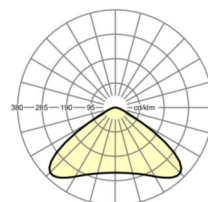

CHARACTERISTICS

Order number	37372026124
EAN number	4020863468096
Commodity code	94051190
Certification mark	IP 65, Protection class I, F, D, Indoor, CE
Impact resistance (IK rating)	IK08 (-30°C bis 50°C)
Ambient temperatur	ta -30°C to 50°C
Special properties	Ready for IoT
Warranty period	5 years
State funding programs	BEG - Federal funding for efficient buildings (valid only for Germany)

ELECTRICAL ENGINEERING

Controller	Electronic driver DALI (1 pcs.)
Wiring	5x1mm²
System output	149W
Mains voltage	230V/50Hz
Circuit breakers (inrush current)	3 pieces/B10, 5 pieces/B16, 6 pieces/C10, 9 pieces/C16
Energy efficiency class/light source	C

LIGHTING TECHNOLOGY

Placement	LED, Colour rendering/Light colour CRI ≥ 80 / 4000K
Colour tolerance (MacAdam)	5SDCM
Photobiological safety (Luminaire)	RG1
Nominal luminous flux	23155lm
LED service life	50000h L80/B10 (Tq 50°C)
Luminaire luminous efficiency	155lm/W
Beam angle	115°
UGR lat./long.	30.8 / 30.8

MECHANICS

Housing colour	black
Dimensions (LxWxH/DxH)	370mm x 210mm
Weight (net)	5.41kg
Type of installation	Pendant individual mounting, Ceiling-mounted single installation

Dimensions

H	210 mm	Height
D	370 mm	Diameter

DEEP-LINK

<https://www.regiolux.de/en/article/37372026124>